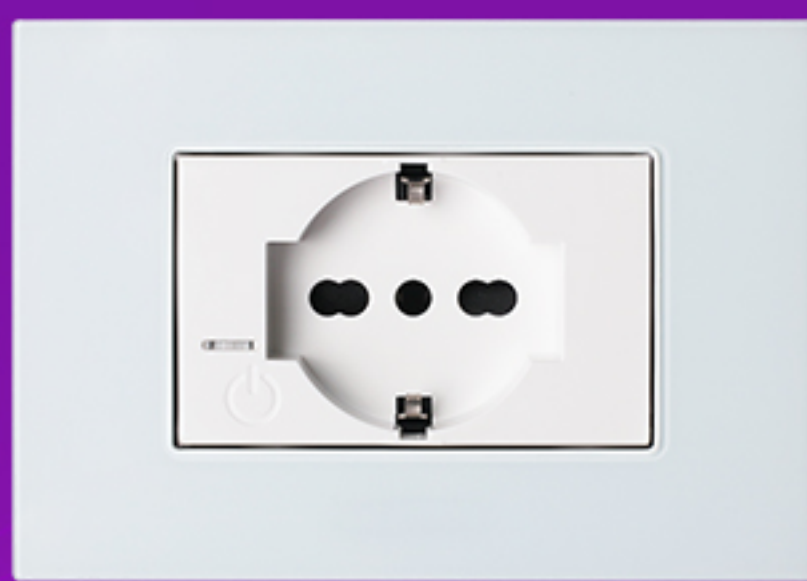

FUTINA

Magic series

Enhance Your Life.

Product Details

Smart function key

2 modules, 3 modules, 4 modules,
6 modules for options.

2 modules

3 modules

4 modules

6 modules

Smart Switch & Smart Socket are available.

Multiple material of the plate, such as glass, aluminum, stainless steel, etc.

Flame-Retardant PC safe and durable.

High temperature resistant 850°

Silver point, sensitive contact.

Difficult to melt

Low resistance

High quality phosphor copper.

1.High electric conduction

2.Long lifetime

3.Good elasticity

Switch:
40000 times on/off.

Socket:
10000 times plug in/out.