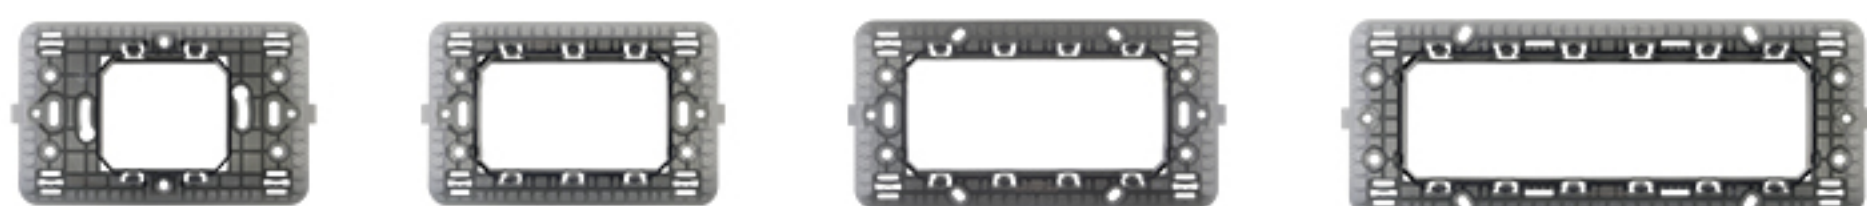

FUTINA

Magic series

Enhance Your Life.

Product Details

Smart function key

2 modules, 3 modules, 4 modules,
6 modules for options.

2 modules

3 modules

4 modules

6 modules

Smart Switch & Smart Socket are available.

Multiple material of the plate, such as glass, aluminum, stainless steel, etc.

Flame-Retardant PC safe and durable.

High temperature resistant 850°

Silver point, sensitive contact.

Difficult to melt

Low resistance

High quality phosphor copper.

1.High electric conduction

2.Long lifetime

3.Good elasticity

Switch:
40000 times on/off.

Socket:
10000 times plug in/out.