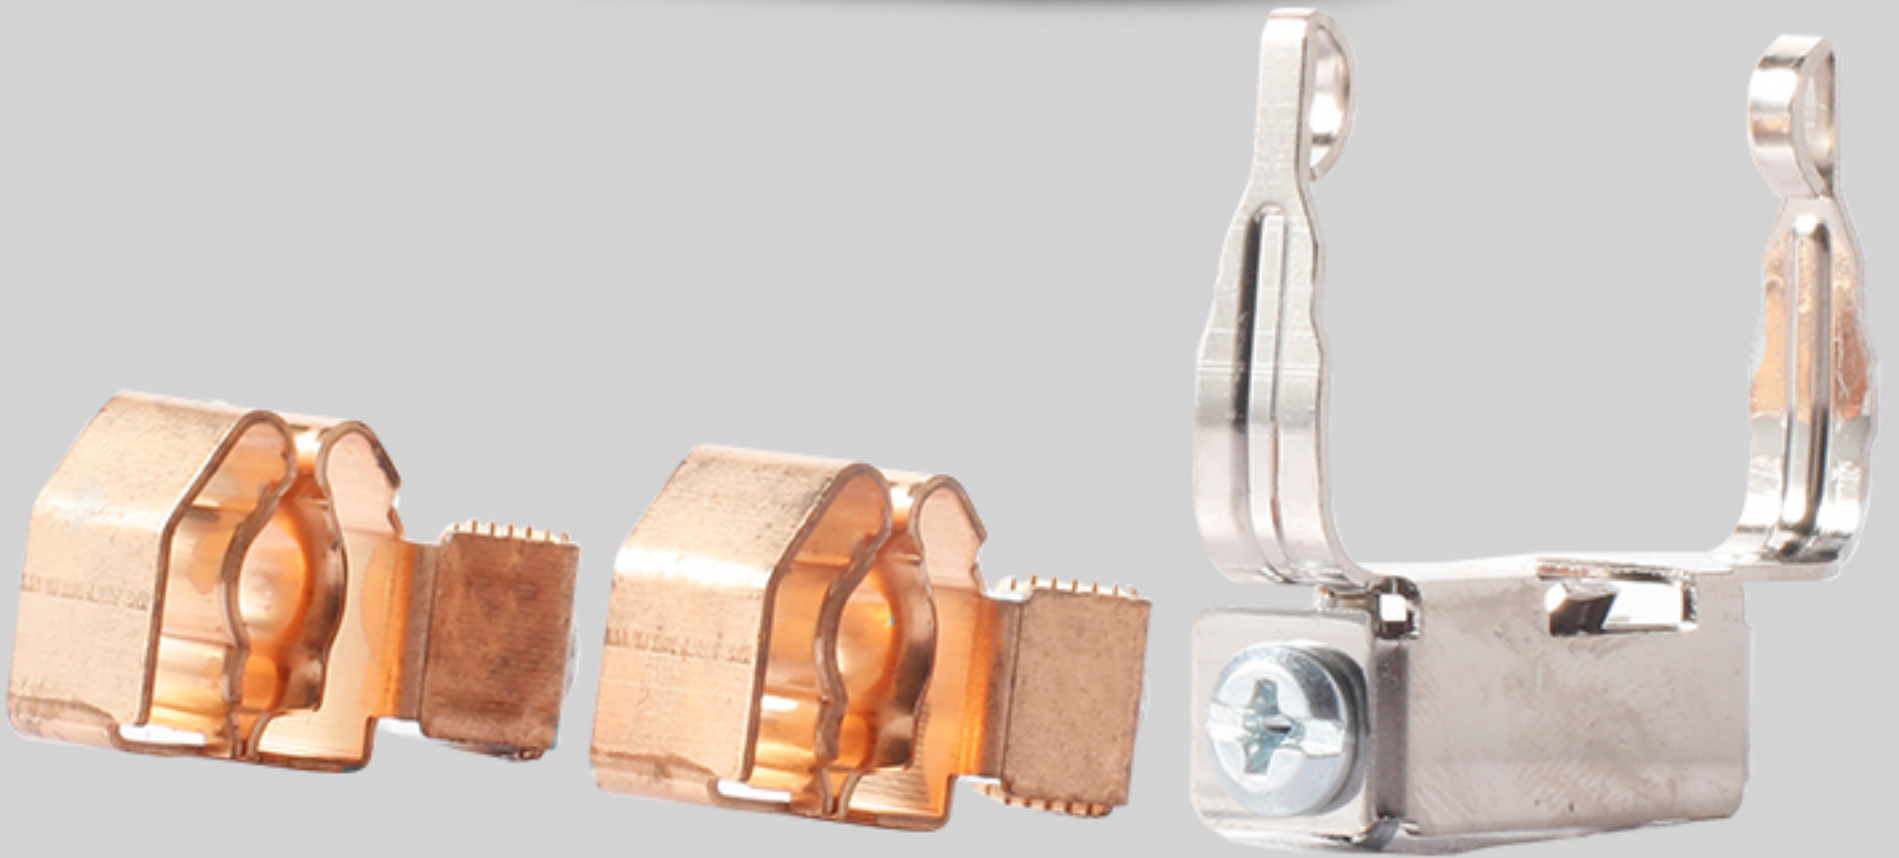

4 modules

6 modules

Smart Switch & Smart Socket are available.

Multiple material of the plate, such as glass, aluminum, stainless steel, etc.

Flame-Retardant PC safe and durable.

High temperature resistant 850°

Silver point, sensitive contact.

Difficult to melt

Low resistance

High quality phosphor copper.

1.High electric conduction

2.Long lifetime

3.Good elasticity

Switch:
40000 times on/off.

Socket:
10000 times plug in/out.