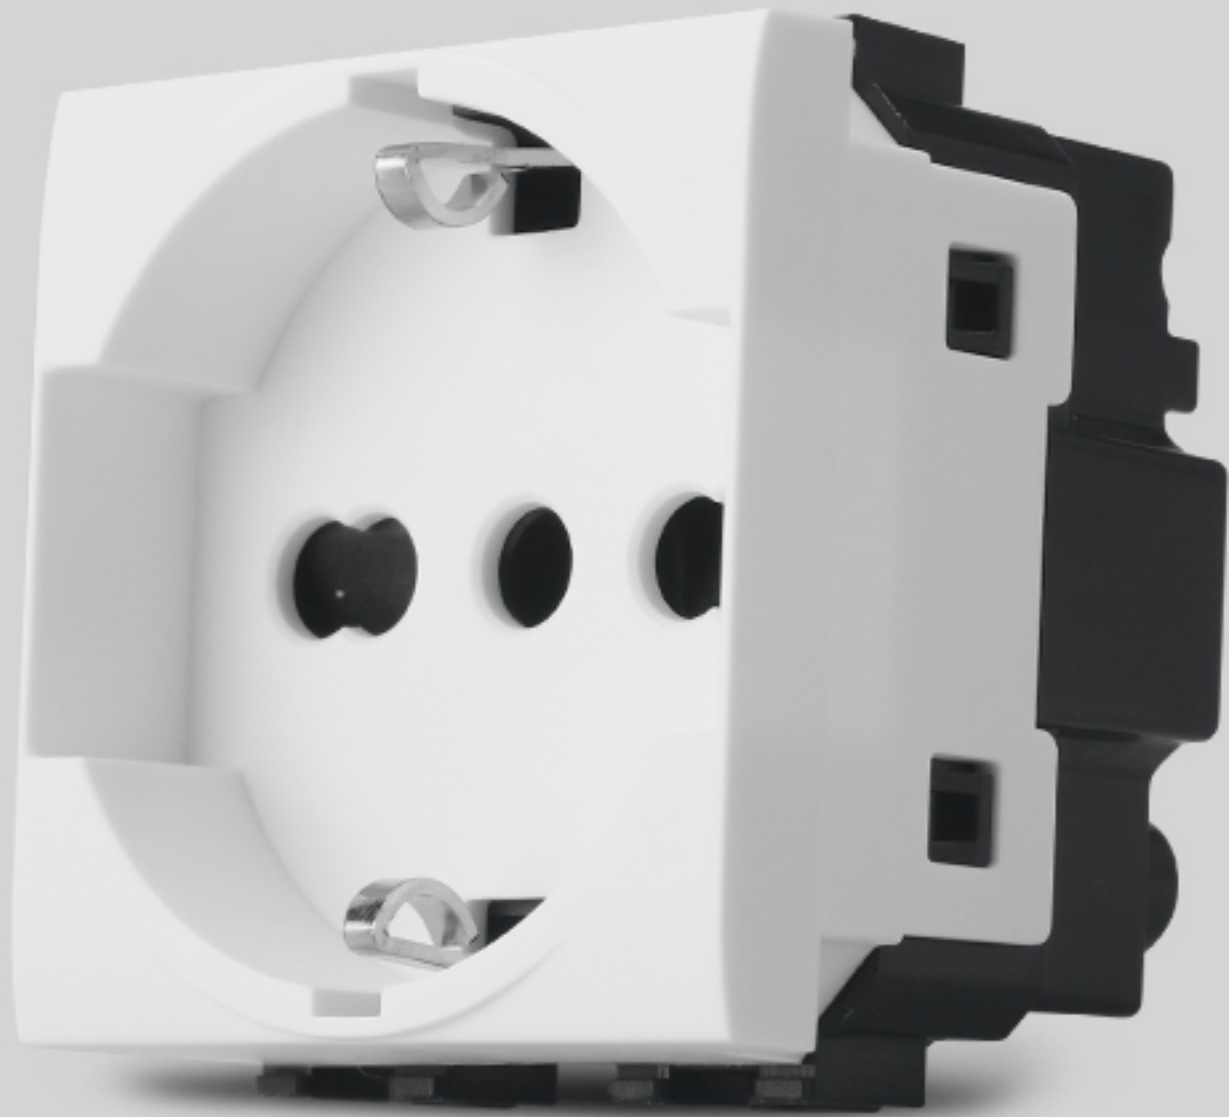

4 modules

6 modules

Smart Switch & Smart Socket are available.

Multiple material of the plate, such as glass, aluminum, stainless steel, etc.

Flame-Retardant PC safe and durable.

High temperature resistant 850°

Silver point, sensitive contact.

Difficult to melt

Low resistance

High quality phosphor copper.

1.High electric conduction

2.Long lifetime

3.Good elasticity

Switch:
40000 times on/off.

Socket:
10000 times plug in/out.