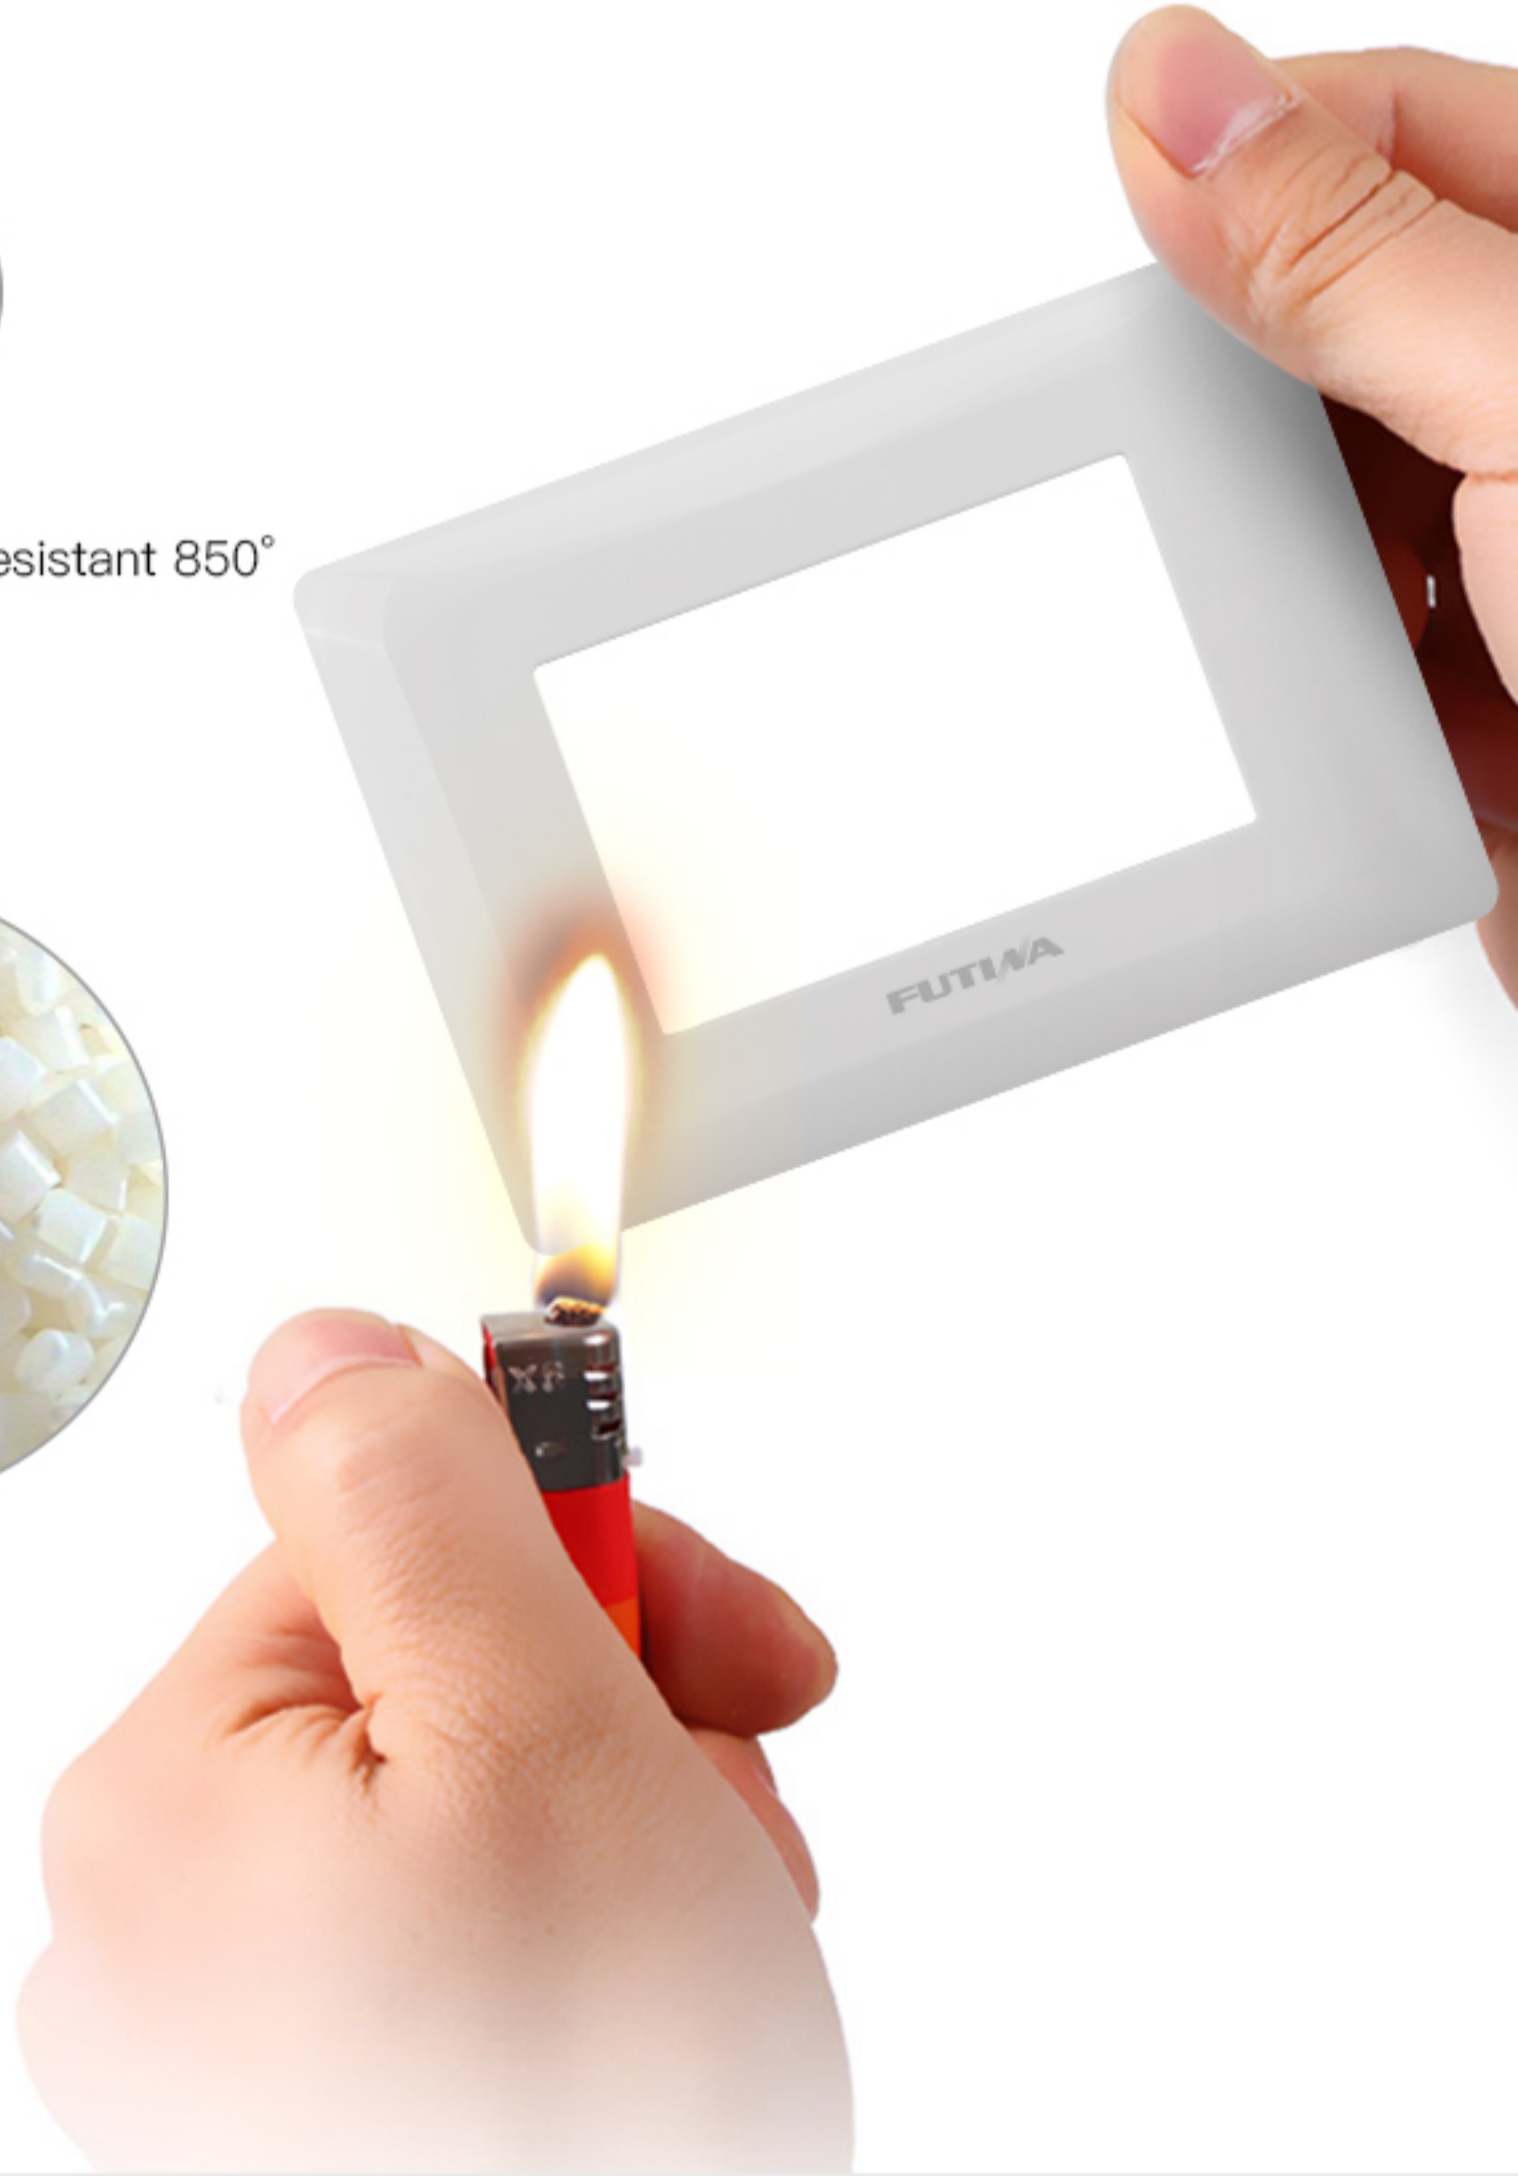

4 modules

6 modules

Smart Switch & Smart Socket are available.

Multiple material of the plate, such as glass, aluminum, stainless steel, etc.

Flame-Retardant PC safe and durable.

High temperature resistant 850°

Silver point, sensitive contact.

Difficult to melt

Low resistance

High quality phosphor copper.

1.High electric conduction

2.Long lifetime

3.Good elasticity

Switch:
40000 times on/off.